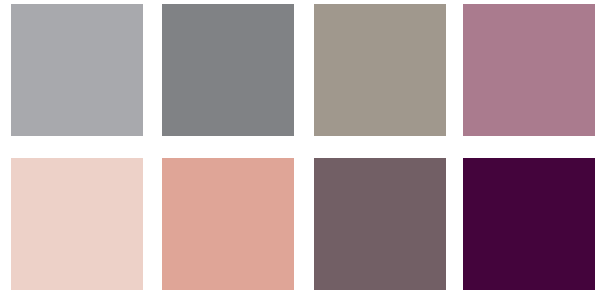

# INTRO

Colors of Swatch divided in the color-wheel of emotions.

Colors which reflects a state of feeling (emotion)

## COLOR COMBI

#00A4E1 - #EC4F33  
Amazement [HAPPY] ~ Anger [ANGRY]

#583F97 - #7866AD  
-

#EA4F3D - #EF5BA1  
Anger [ANGRY] ~ Disgust [ANGRY]

#EE8C42 - #AE333D  
Vigilance [HAPPY] ~ Rage [ANGRY]

#00465D - #006986  
Grief [SAD] ~ Sadness [SAD]